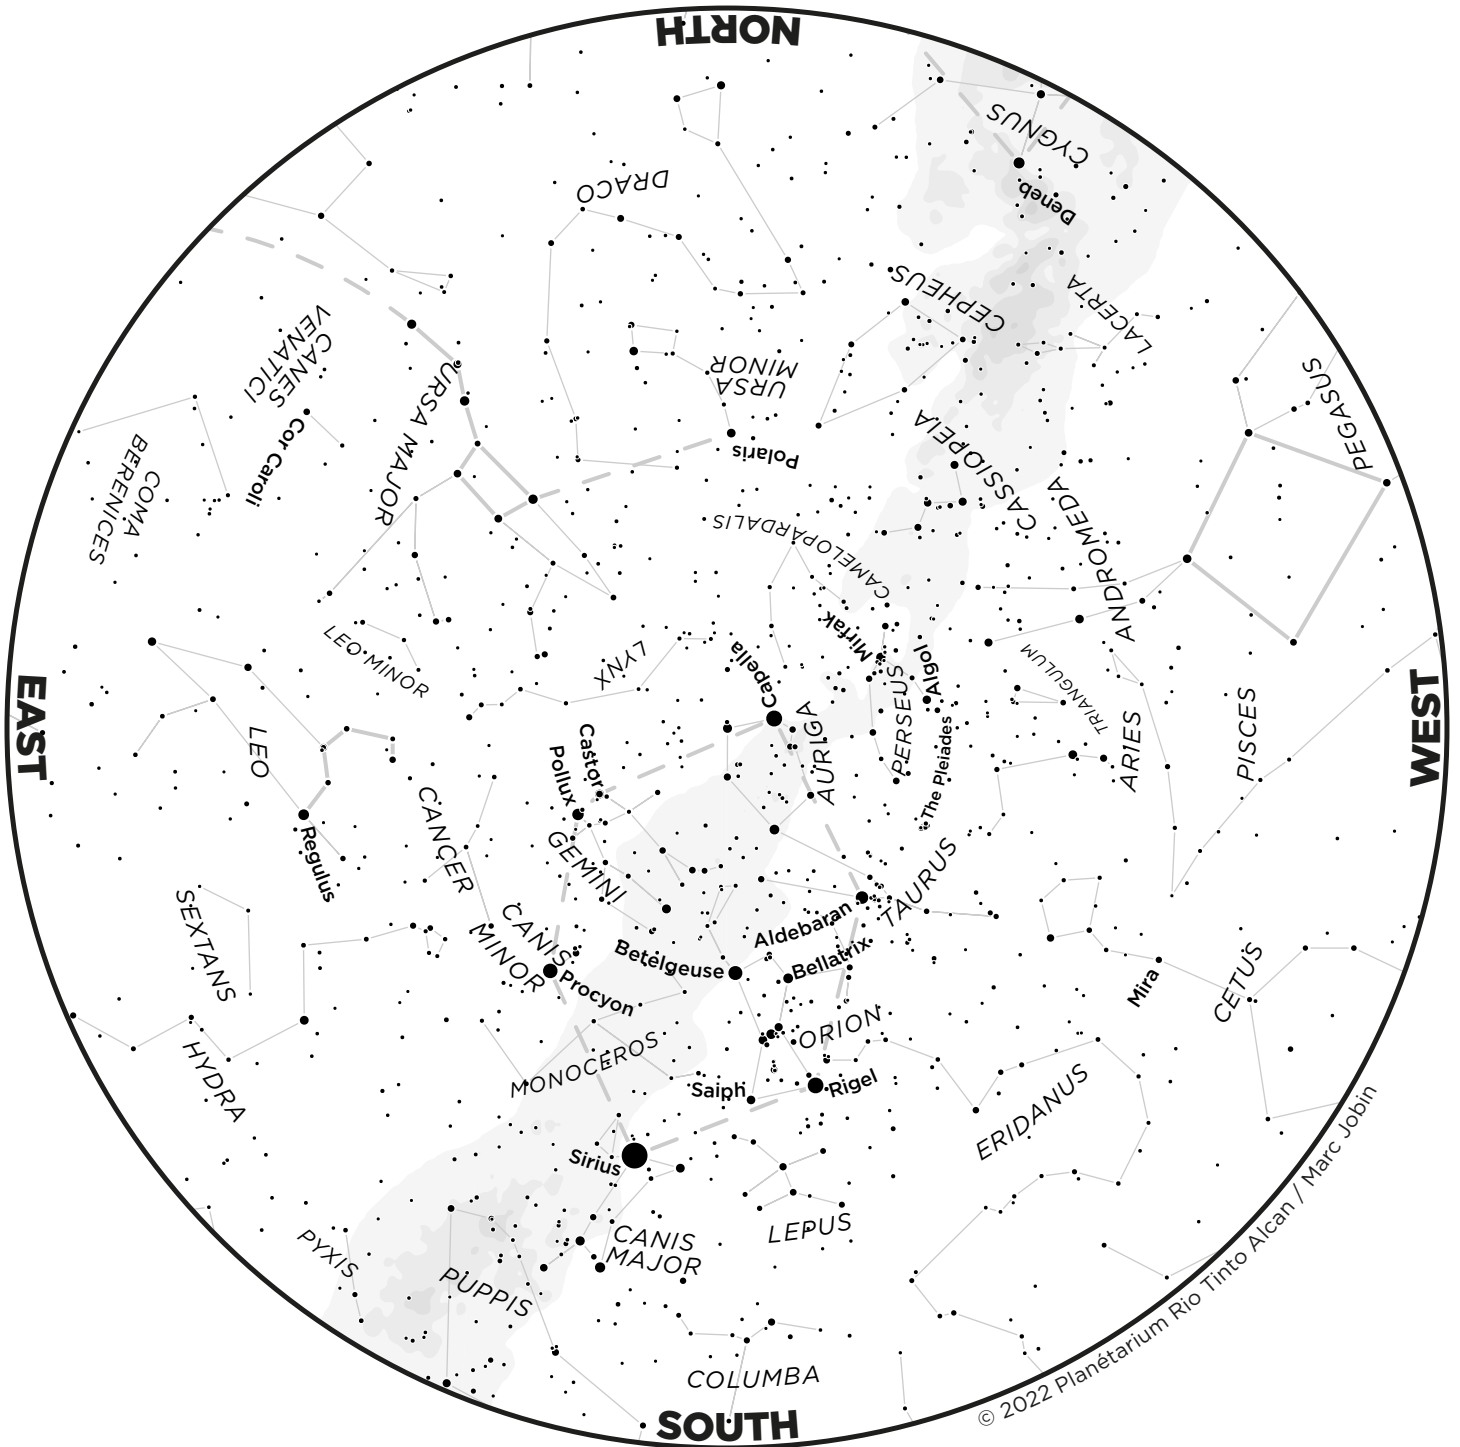

Star map for January 2022

The map shows the starry sky as it will appear in mid-January around 10:30 p.m., Eastern Standard Time, one hour later at the beginning of the month, and one hour earlier at month's end. It remains usable for a few hours before and after. Hold the map up to the sky in front of you and turn it so the direction you are facing appears at the bottom. The outline of the map is the horizon. Lines joining stars represent the major constellations. The grey shading shows the approximate contours of the Milky Way.