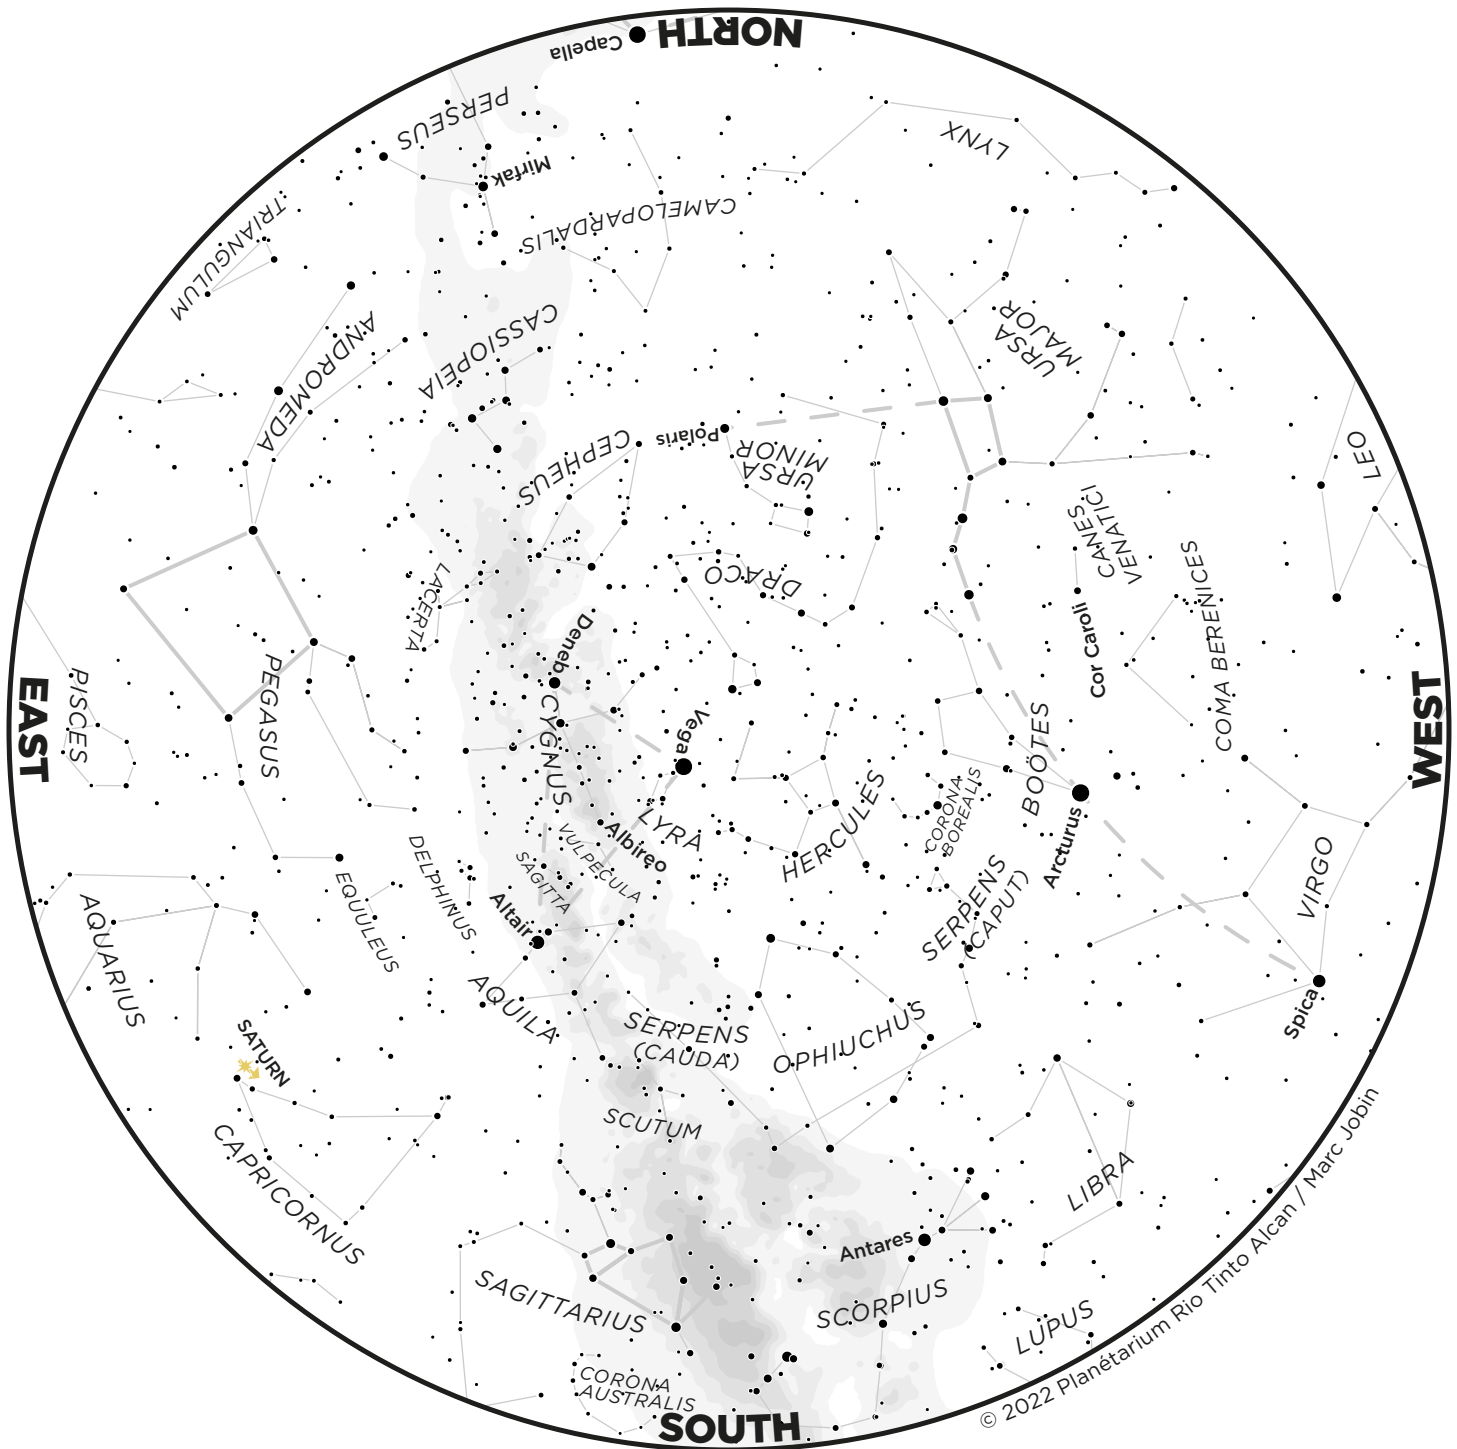

Star map for July 2022

The map shows the starry sky as it will appear in mid-July around 11:30 p.m., Eastern Daylight Time, one hour later at the beginning of the month, and one hour earlier at month's end. It remains usable for a few hours before and after. Hold the map up to the sky in front of you and turn it so the direction you are facing appears at the bottom. The outline of the map is the horizon. Lines joining stars represent the major constellations. The shaded area shows the approximate contours of the Milky Way. The position of planets is indicated for mid-month.